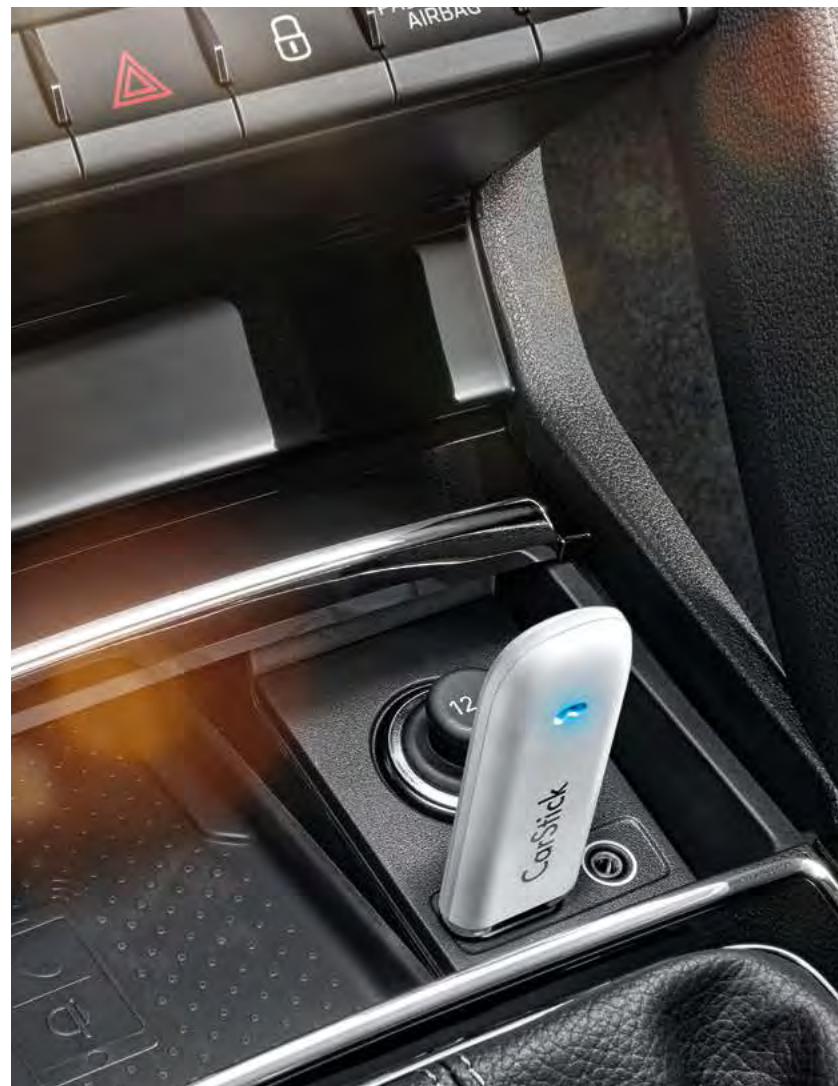

INFOTAINMENT

INFOTAINMENT

In our always-on world, connectivity on the go is essential. These Genuine Accessories have been designed to open up a whole new world of entertainment, information and communication, turning your Kodiaq into a fully interconnected car.

CARSTICK

This ingenious device turns your car into a Wi-Fi hotspot in seconds, enabling you to take full advantage of the ŠKODA Connect system without having to use your smartphone's internet connection. Simply pop in a suitable SIM card, connect it to the USB slot in front of the gear lever and set it up via the navigation system. You can then connect any Wi-Fi enabled device to your own onboard network. (000 051 409C) Available in combination with Amundsen Navigation system only.